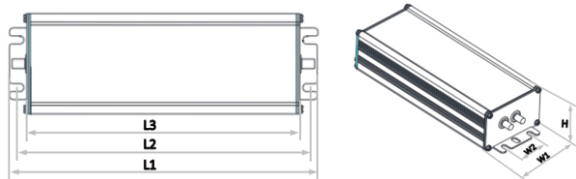

产品功率 Product power

60W 120W 150W 200W 240W

应用灯具 Application luminaire

植物照明, 路灯, 隧道灯, 工矿灯, 停车场, 商业照明
Plant lighting, Street lamp, Tunnel lamp, Industrial and mining, Parking garages, commercial lighting

产品尺寸 Product Size

单位/Unit: mm

Model NO.	L1	L2	L3	W1	W2	H
60W	160	/	153.2	50	/	33.5
120W	186	/	179.2	50	/	33.5
150W	182	169	156	68	30	36
200W	218	205	192	68	30	36
240W	242	229	216	68	30	36

型号参数列表 Model Parameter List

产品型号 Product Model	输出功率 PO	输出电压 Vout	输出电流 Lout	功率因素 PF	效率(@230V) Efficiency(@230V)	雷击浪涌 Surge Protection	外壳尺寸 (mm) dimensions (mm)
HNE-60-YYY-XXG*	60W	27-56V	1-1.7A	≥0.90	≥92%	6KV/6KV	L160XW50XH33.5
HNE-120-YYY-XXG*	120W	27-56V	2-3.4A	≥0.90	≥92%	6KV/6KV	L186XW50XH33.5
HNE-150-56-XXG	150W	27-56V	2-4.2A	≥0.90	≥92%	6KV/10KV	L182XW68XH36
HNE-200-56-XXG	200W	27-56V	2.8-5.6A	≥0.90	≥92%	6KV/10KV	L218XW68XH36
HNE-240-56-XXG	240W	27-56V	3.35-6.7A	≥0.90	≥92%	6KV/10KV	L242XW68XH36