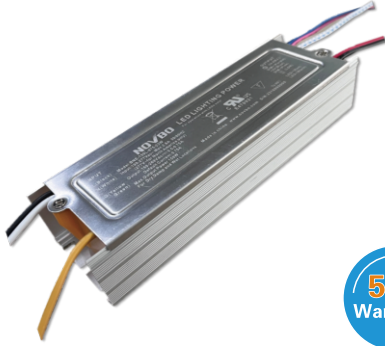

DSP INTELLIGENT CONTROL SERIES

DSP 智能控制系列

三合一调光-无频闪-智能控制电源

Three in one dimming - no stroboscope - Intelligent control power supply

- ▶ 输入电压/Input Voltage: 100-277Vac
- ▶ 输入频率/Input Frequency: 50/60Hz
- ▶ 恒压、恒流/Constant pressure, constant current
- ▶ 选配3-12V辅助电路/Optional : 3-12V auxiliary circuit
- ▶ 功能配置/Function configuration:
 - I : WIFI蓝牙模块/WIFI bluetooth module
 - II : 2.4G模块/2.4G module
 - III : RGBW智能调光调色, 可手机APP控制/
RGBW intelligent dimming color, can be controlled by mobile phone APP

产品功率 Product power

30W 60W 100W

应用灯具 Application luminaire

智能家居, 商业照明, 景观照明
Smart home, commercial lighting,
Landscape lighting

产品尺寸 Product Size

单位/Unit:mm

Model NO.	L1	L2	L3	W1	W2	H
30W	160	142	146	50	32	34
60W	186	169.2	173	50	32	34
100W	186	169.2	173	50	32	34

型号参数列表 Model Parameter List

产品型号 Product Model	输出功率 PO	输出电压 Vout	输出电流 Lout	功率因素 PF	效率(@230V) Efficiency(@230V)	雷击浪涌 Surge Protection	外壳尺寸(mm) dimensions (mm)
LSP-030*-150-XV*	30W	17V	1.5A	≥0.90	≥85%	6KV/6KV	L160XW50XH34
LSP-060*-200-XV*	60W	27V	2A	≥0.90	≥86%	6KV/6KV	L186XW50XH34
LSP-100*200 XV*	100W	45V	2A	≥0.90	≥88%	6KV/6KV	L186XW50XH34